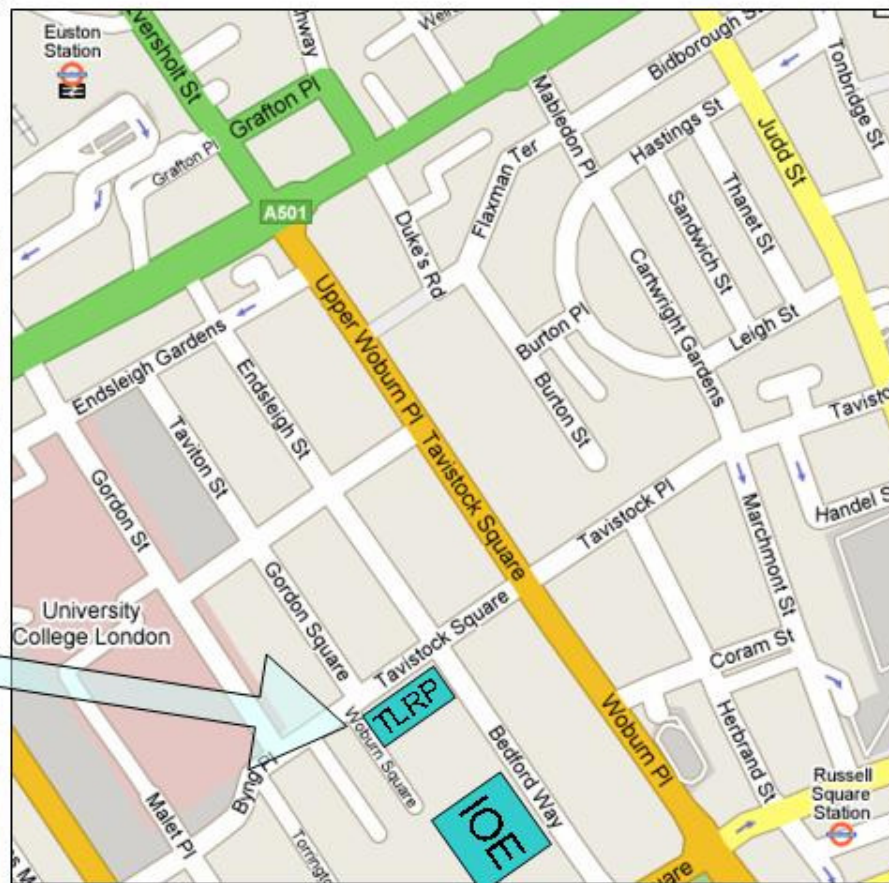

TLRP: How to find us

TLRP offices (including meeting room G20) are located in the building 55-59 Gordon Square.

Please note that there is only one entrance to the building which is located on the north-eastern corner of Woburn Square.